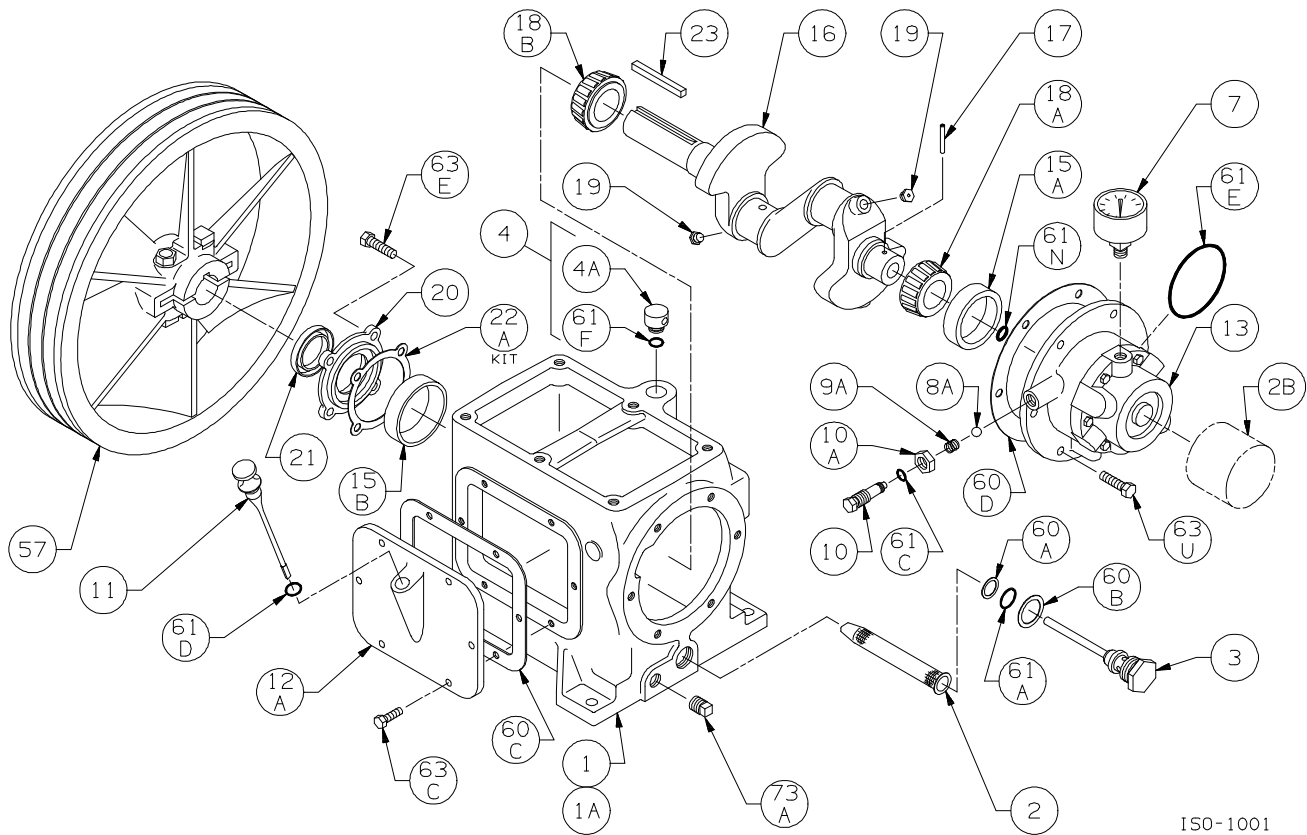

Serial # _____

ID# _____

Gasket Set, Repair Kits and Special Tools

Gasket Set (Buna-N & Aluminum)	793099
Top End Repair Kit Includes Piston Rings & Expanders, Packing Sets, Valves, Gaskets & O-rings	793229
Intermediate Repair Kit Includes Top End Kit plus Wrist Pins & Bushings, Connecting Rod Bearings, and Crossheads.	793230
Packing Installation Tool	790536
Spanner Wrench, 1/4" Adjustable	790316
Tool Kit	790199

Bulletins Needed For Complete Parts List

	LB361	LB361A
This page	5E-030	5E-030
Crankcase	5F-020	5F-020
Oil Pump	5G-010	5G-010
Crosshead	5J-030	5J-030
Cylinder	5L-001	5L-030
Head	5M-001	5M-020

Notes:

ISO-1001

Ref	Description	Qty	Part No
18B	Bearing Cone (Inboard)	1	793142
19	Orifice	2	792146
20	Bearing Cover Plate	1	793137
21	Oil Seal	1	793143
22A	Bearing Adjustment Shim Kit	1	793133
23	Key	1	793167
57	Flywheel Assembly	1	793128
60A	Gasket - Oil Screen *	1	792136
60B	Gasket - Oil Screen Plug *	1	792123
60C	Gasket - Inspection Plate *	1	793122
60D	Gasket - Bearing Carrier Assembly *	1	793124
61A	O-Ring - Oil Screen *	1	792175
61C	O-Ring - Adjusting Screw *	1	792168
61D	O-Ring - Oil Bayonet *	1	792174
61E	O-Ring - Oil Pump Cover *	1	792186
61F	O-Ring - Breather Cap *	1	792173
61N	O-Ring - Oil Pump Shaft *	1	792174
63C	Capscrew - Hex Hd	6	793116
63E	Capscrew - Hex Hd	4	793158
63U	Capscrew - Hex Hd	6	792093
73A	Pipe Plug	1	792166