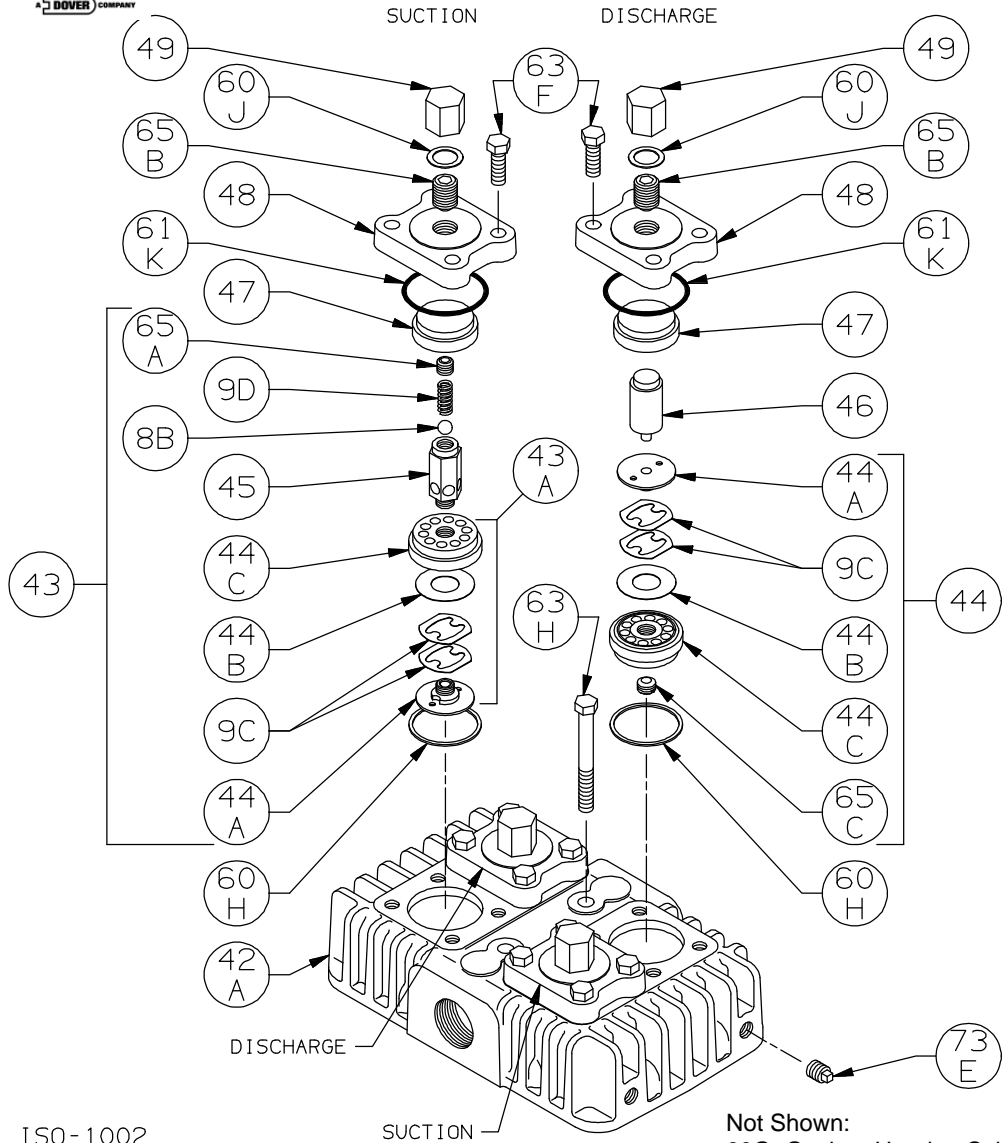

ISO - 1002

SUCTION

Not Shown:
60G Gasket, Head to Cylinder
60K Gasket, Center Head Bolt

Head Assembly: Models LB361, LB362 and LB362A

ISO1002

Ref	Description	Qty	Part No
8B	Liquid Relief Valve Ball	2	792042
9C	Valve Spring	8	793038
9D	Liquid Relief Valve Spring	2	792045
42A	Head	1	793111
43	Suction Valve Assembly	2	793269
43A	Valve Sub-Assembly	—	793259
44	Discharge Valve Assembly	2	793279
44A	Valve Bumper	4	793235
44B	Valve Disc	4	793037
44C	Valve Body	4	793236
45	Liquid Relief Valve Body	2	793046
46	Post	2	793034
47	Valve Spacer	4	793061
48	Valve Cover Plate	4	793071

Ref	Description	Qty	Part No
49	Valve Cap	4	793072
60G	Gasket, Head to Cylinder *	1	793112
60K	Gasket, Center Head Bolt *	2	793113
60H	Gasket - Valve *	4	793107
60J	Gasket - Valve Cap *	4	793108
61K	O-Ring *	4	793114
63F	Capscrew - Hex Hd	16	793094
63H	Capscrew - Hex Hd	2	793115
65A	Liquid Relief Valve Screw	2	793054
65B	Valve Holddown Screw	4	793068
65C	Screw	2	793234
73E	Pipe Plug	2	793498

* Included in Gasket Sets