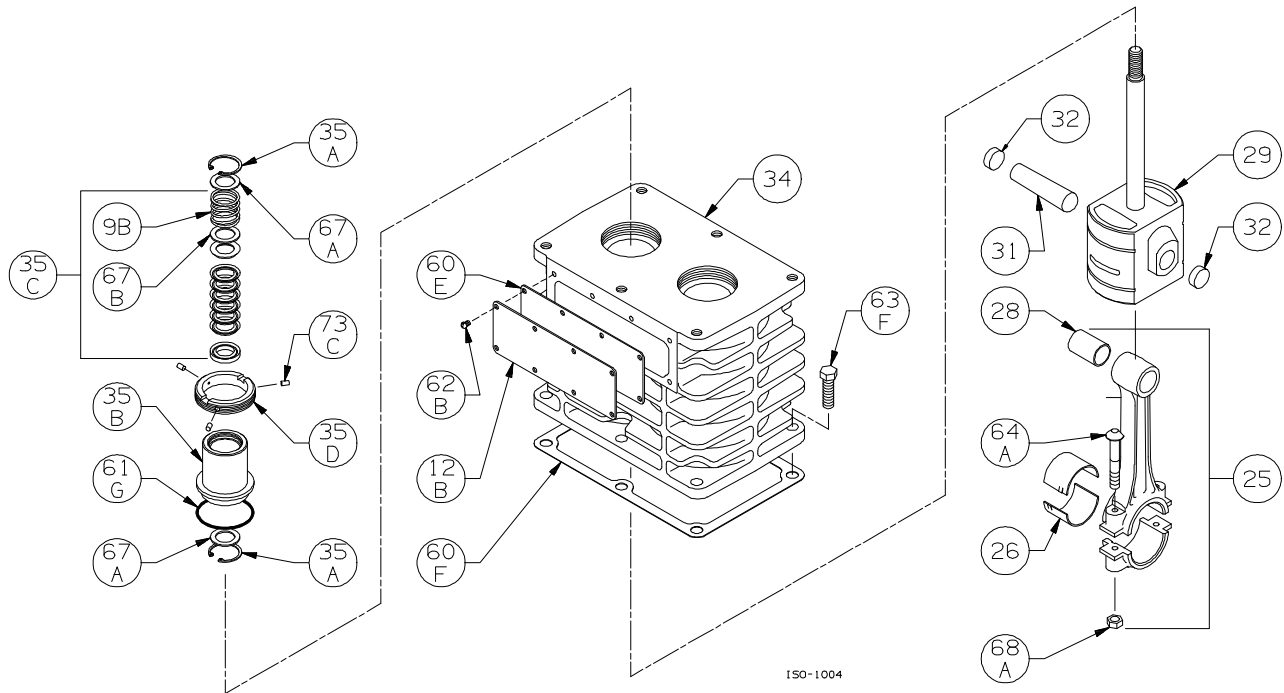

Ref	Description	Qty	Part No
18B	Bearing Cone (Inboard)	1	793142
19	Orifice	2	792146
20	Bearing Cover Plate	1	793137
21	Oil Seal	1	793143
22A	Bearing Adjustment Shim Kit	1	793133
23	Key	1	793167
57	Flywheel Assembly	1	793128
60A	Gasket - Oil Screen *	1	792136
60B	Gasket - Oil Screen Plug *	1	792123
60C	Gasket - Inspection Plate *	1	793122
60D	Gasket - Bearing Carrier Assembly *	1	793124
61A	O-Ring - Oil Screen *	1	792175
61C	O-Ring - Adjusting Screw *	1	792168
61D	O-Ring - Oil Bayonet *	1	792174
61E	O-Ring - Oil Pump Cover *	1	792186
61F	O-Ring - Breather Cap *	1	792173
61N	O-Ring - Oil Pump Shaft *	1	792174
63C	Capscrew - Hex Hd	6	793116
63E	Capscrew - Hex Hd	4	793158
63U	Capscrew - Hex Hd	6	792093
73A	Pipe Plug	1	792166

* Included in Gasket Sets

ISO-1094

Oil Pump Detail: Models LB161, LB162,
 LB361, LB361A, LB362, LB362A, LB362B
 LB601, LB601A, LB602, LB602A

S1094

Ref	Description	Qty	Part No
2B	Oil Filter (Package of 6)	1	790004
5A	Oil Pump Kit (w/ 61E, 61N) LB161, LB162, LB361, LB361A, LB362, LB362A, LB362B LB601, LB601A, LB602, LB602A	1	798855
		1	798856
7	Oil Pressure Gauge	1	790012
14	Oil Pump Cover	1	792181
	Oil Pump Cover - For Filter		790001
30	Oil Filter Fitting	1	790002
61E	O-Ring - Oil Pump Cover *	1	792186
61N	O-Ring - Oil Pump Shaft *	1	792174

* Included in Gasket Sets

Crosshead Assembly: Models LB361, LB361A, LB361B

ISO1004

Ref	Description	Qty	Part No
9B	Packing Spring	2	792077
12B	Inspection Plate	1	793093
25	Connecting Rod Assembly	2	793009
26	Connecting Rod Bearing	2	793002
28	Wrist Pin Bushing **	2	793003
29	Crosshead Assembly	2	793029
31	Wrist Pin	2	793004
32	Wrist Pin Plug	4	792178
34	Crosshead Guide	1	793091
35A	Retainer Ring	4	792088
35B	Packing Box	2	793221
35C	Packing Set	2	793499