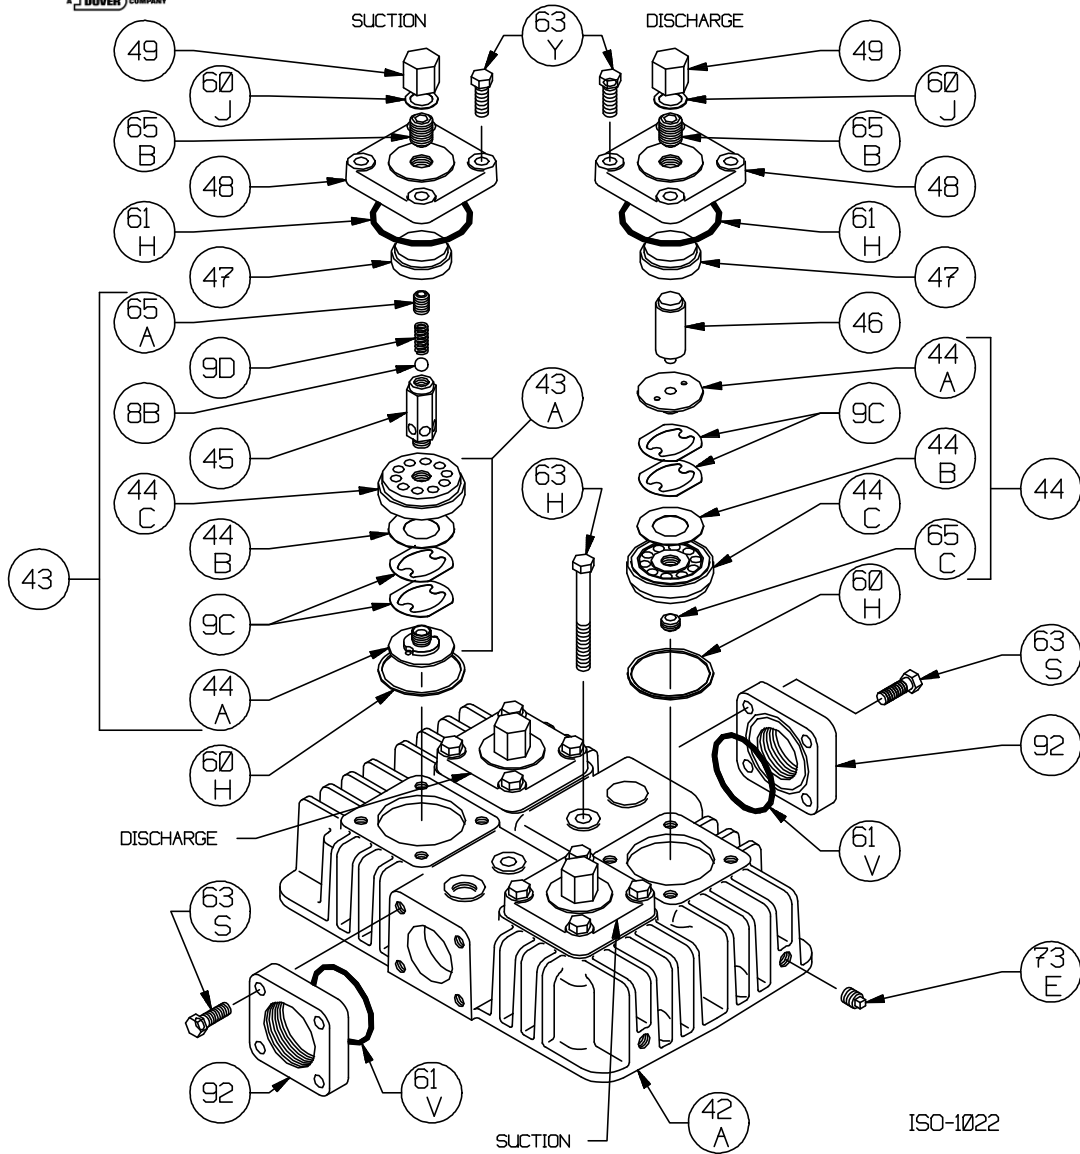

Ref	Description	Qty	Part No
14	Oil Pump Cover Assembly - For Filter	1	794764
	Oil Pump Cover Assembly (both include 17A, 96B)		794763
17A	Roll Pin	1	794753
30	Oil Filter Fitting	1	794725
60L	Gasket - Oil Pump Cover *	1	794721
61C	O-Ring - Adjusting Screw *	1	792168
63D	Capscrew - Socket Head	4	790559
96B	Pipe Plug	2	790309

Ref	Description	Qty	Part No
35D	Hold-down Ring	2	794220
60E	Gasket - Inspection Plate *	1	794092
60F	Gasket - Crankcase *	1	794121
61G	O-Ring (Buna-N) Std *	2	794082
62B	Machine Screw - Inspection Plate	10	793096
63F	Capscrew - Hex Hd	16	794094
64A	Connecting Rod Bolt	4	794012
67A	Washer - Packing Box	6	794084
68A	Connecting Rod Bolt Nut	4	794013
72A	Elbow - Vent	1	790453
73C	Lock Plug *	6	794028

\*Included in Gasket Sets

\*\* Must be honed after installing

ISO-1021

Cylinder Assembly: LB601B, LB602A, LB602B

ISO1021

Ref	Description	Qty	Part No
22B	Piston Shim - 0.015"	AR	794434
	Piston Shim - 0.007"	AR	794436
36	Cylinder	1	794103
39	Piston	2	794421
40	Expander	6	794025
41	Piston Ring	6	794024
61J	O-Ring *	2	794126

Ref	Description	Qty	Part No
61K	O-Ring *	2	794104
63R	Capscrew - Hex Hd	8	794097
67C	Thrust Washer	2	794433
69A	Piston Nut	2	794422
73C	Lock Plug *	4	794222
73D	Pipe Plug	1	793498

\* Included in Gasket Sets