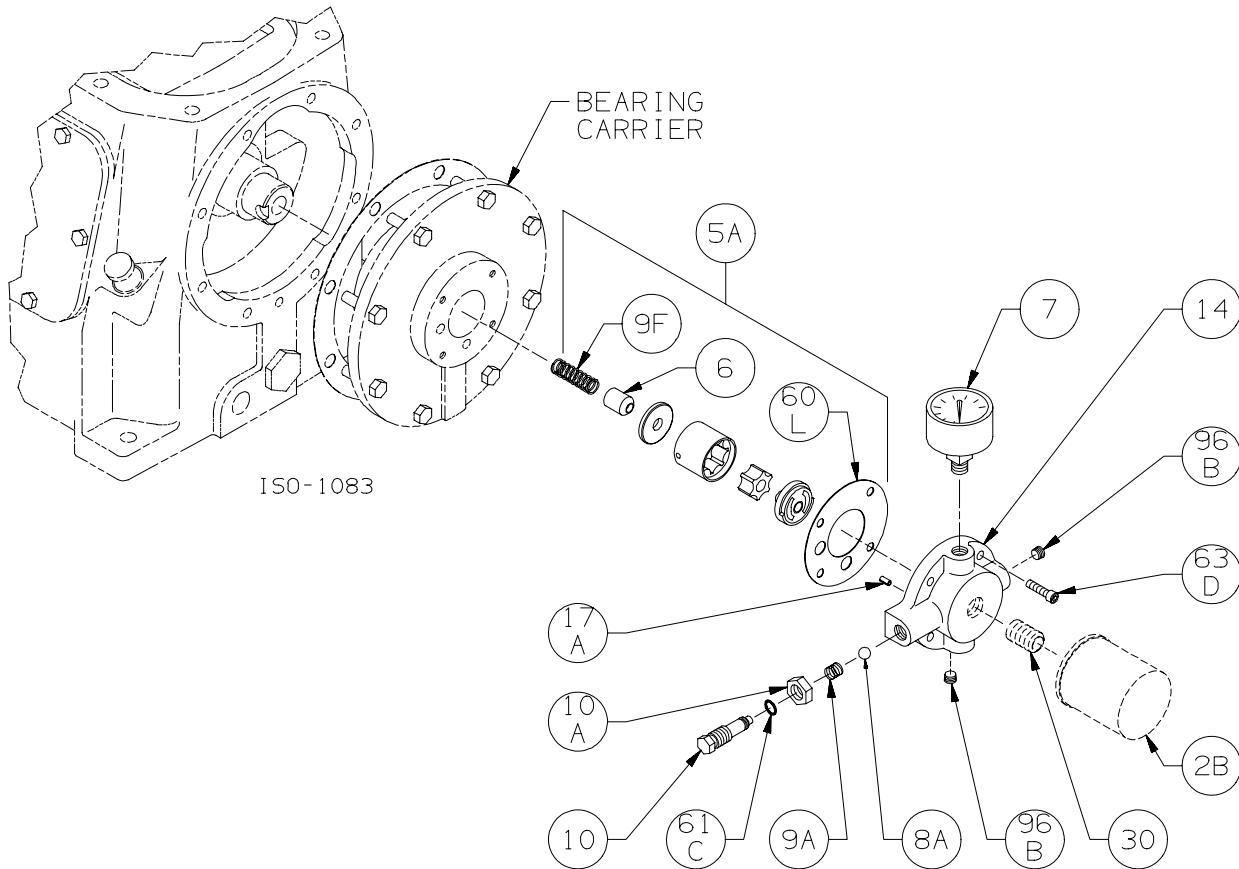

### Gasket Set, Repair Kits and Special Tools

Gasket Set	Buna-N & Aluminum	794099
Top End Repair Kit		794237
Includes Piston Rings & Expanders, Packing Sets, Valves, Gaskets Oil Filter & O-rings		
Intermediate Repair Kit		794238
Includes Top End Kit plus Wrist Pins & Bushings, Connecting Rod Bearings, and Crossheads.		
Packing Installation Tool		790538
Spanner Wrench, 1/4" Adjustable		790316
Tool Kit		790199

### Bulletins Needed For Complete Parts List

This page	5E-051
Crankcase	5F-031
Oil Pump	5G-011
Flywheel	5H-020
Crosshead	5J-051
Cylinder	5L-041
Head	5M-030

Notes:

**Oil Pump Detail:**

Models LB161B, LB162B, LB361B, LB362C, LB601B, LB602B, LB942A, LB942B

ISO1083

Ref	Description	Qty	Part No
2B	Oil Filter	1	794726
5A	Oil Pump Kit (with 6, 9F, 60L)		794760
6	Oil Pump Cone	1	794750
7	Oil Pressure Gauge	1	790012
8A	Oil Pressure Adj. Ball	1	792154
9A	Oil Pressure Adj. Spring	1	792153
9F	Oil Pump Spring	1	794751
10	Oil Pressure Adj. Screw	1	792148
10A	Locknut	1	792152

Ref	Description	Qty	Part No
14	Oil Pump Cover Assembly - For Filter	1	794764
	Oil Pump Cover Assembly (both include 17A, 96B)		794763
17A	Roll Pin	1	794753
30	Oil Filter Fitting	1	794725
60L	Gasket - Oil Pump Cover *	1	794721
61C	O-Ring - Adjusting Screw *	1	792168
63D	Capscrew - Socket Head	4	790559
96B	Pipe Plug	2	790309