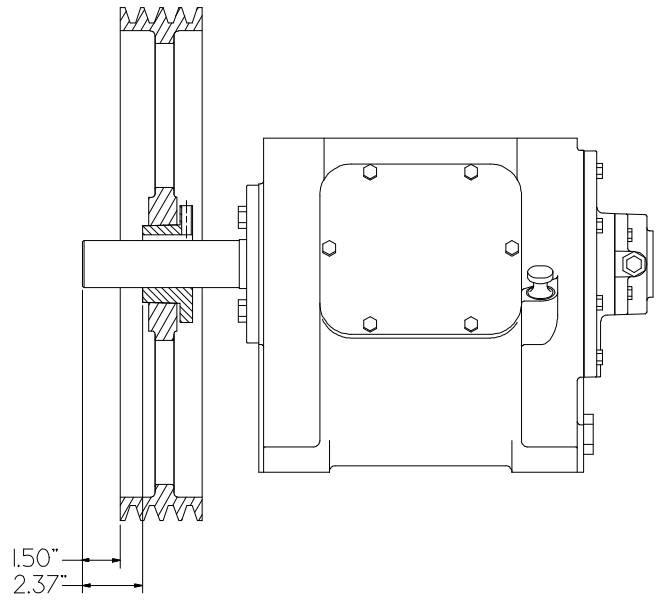

ISO-1084

Flywheel Assembly:
LB601B, LB602B

ISO1084

Ref	Description	Qty	Part No
23	Key	1	794267
55A	Hub	1	790149
57	Flywheel Assembly	1	794132
57A	Flywheel	1	790545